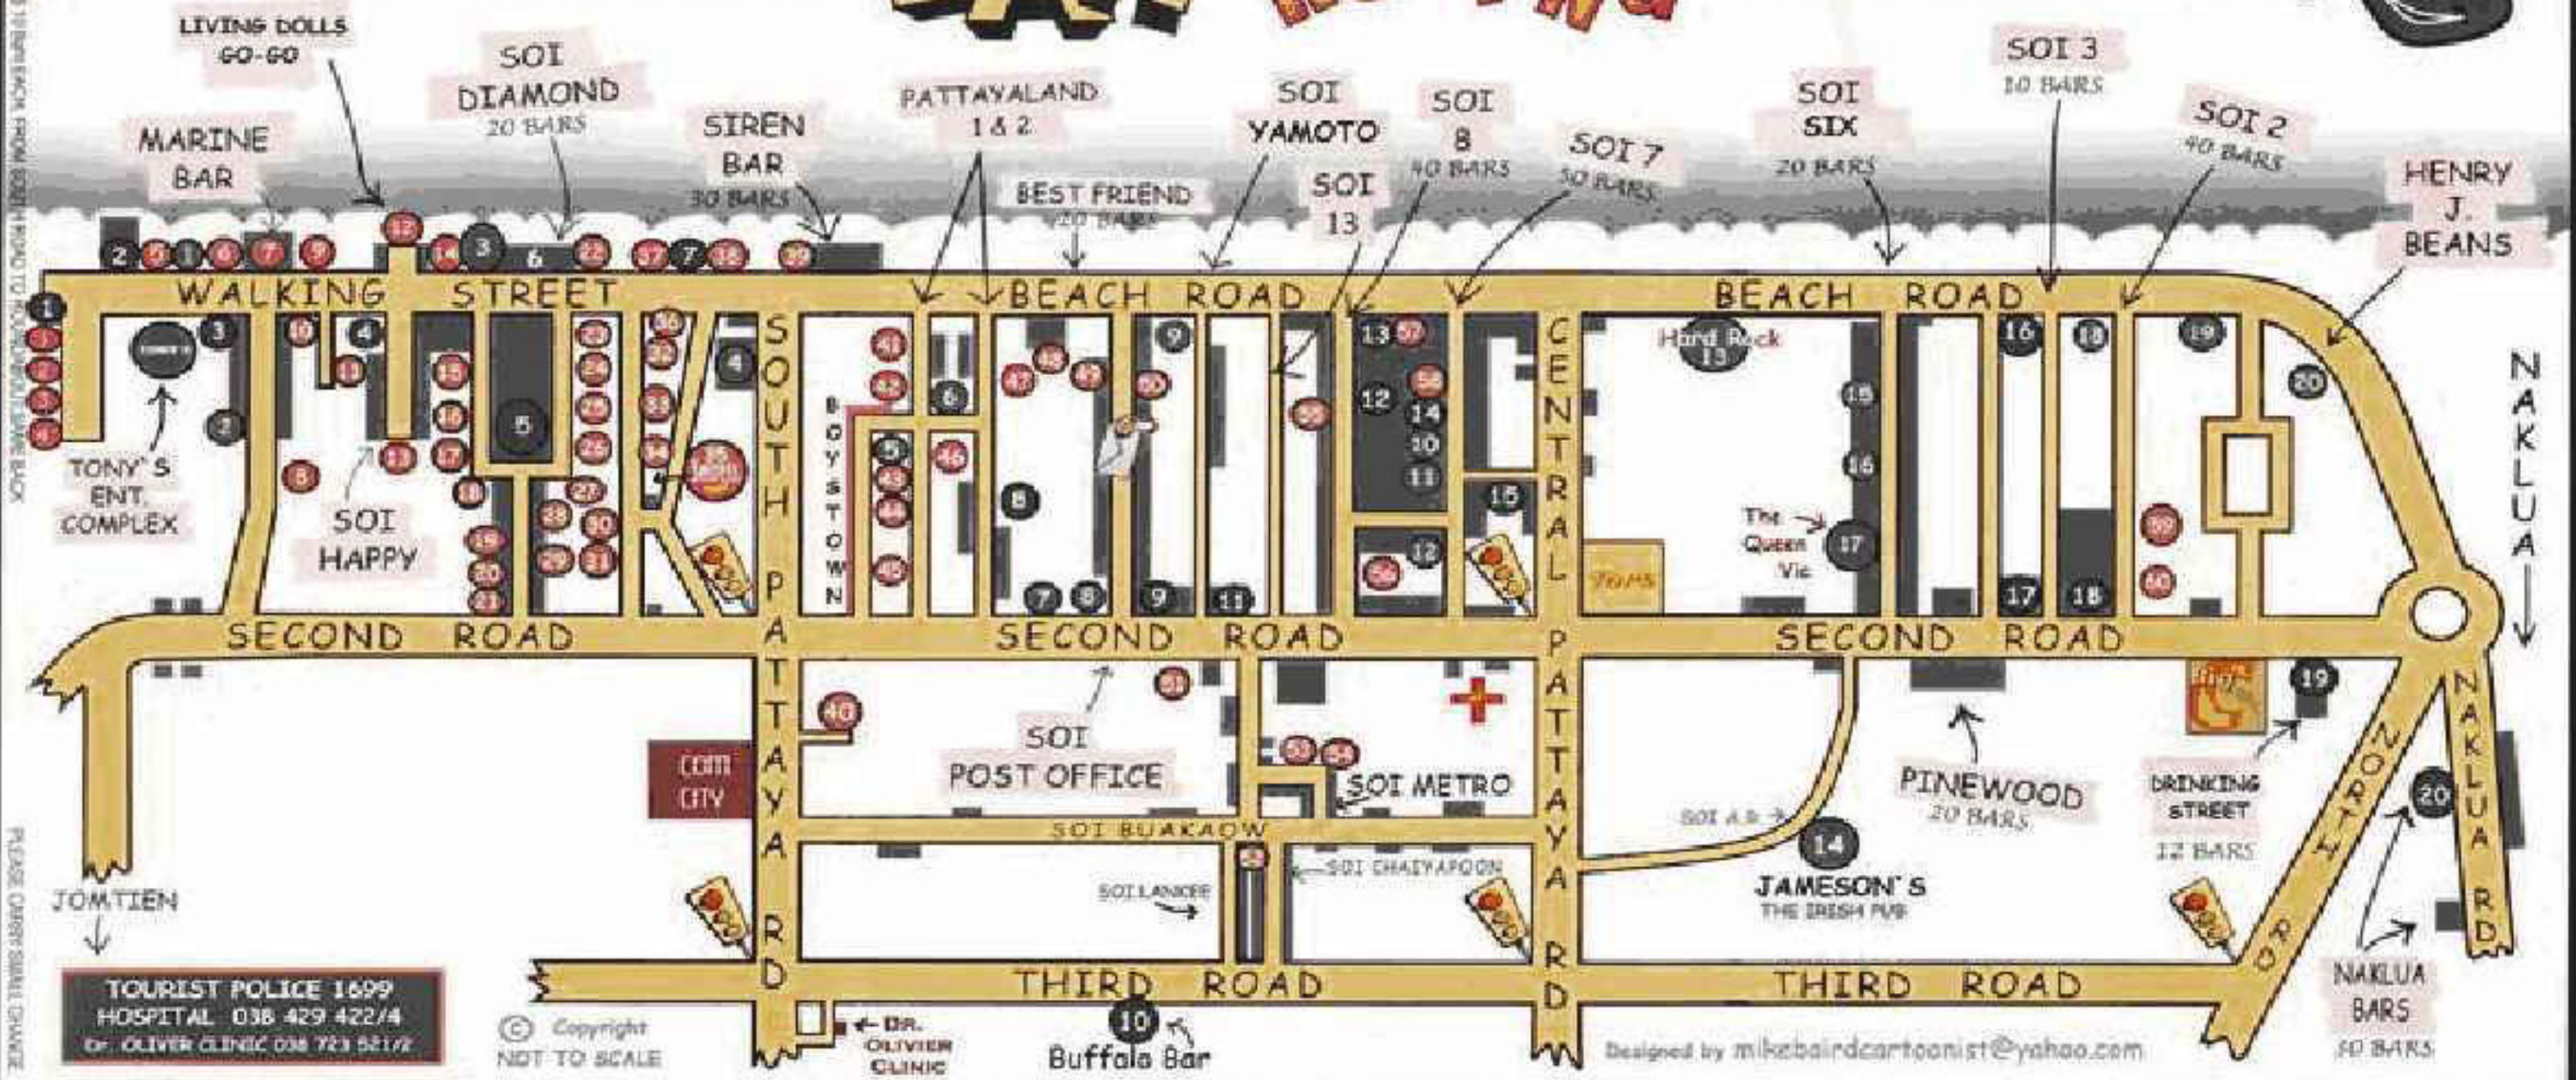

Mike Baird's PATTAYA BAR HOPPING GUIDE

June 2007

OUTDOOR BARS

| | |
|------------------|----------------------|
| 1 ROLLING STONES | 11 WONDERFUL BAR |
| 2 SIMON BARS | 12 SAILOR BAR |
| 3 HOT TUNA | 13 WONDERFUL BAR |
| 4 BEST BAR | 14 EAGLE BAR |
| 5 CAROUSEL | 15 NIGHT OUT BAR |
| 6 CANDY SHOP | 16 THE BEAT BARS |
| 7 VOODOO | 17 ATLANTIC BAR |
| 8 WALSHES | 18 COSY |
| 9 BODEGA BAR | 19 EASY RIDER |
| 10 BUFFALO BAR | 20 WORLD OF FOOTBALL |

60 OF PATTAYA'S GO-GO BARS

| | | | | | |
|-----------------|------------------|------------------|------------------|------------------|----------------|
| 1 TABOO | 11 T.Q.2. | 21 BYBOLES | 31 CLUB 69 | 41 ALL GIRLS | 51 TIMS |
| 2 X-ZONE | 12 LIVINGDOLLS 1 | 22 NUIS | 32 BEACH CLUB | 42 CRYSTALS | 52 CLUB OASIS |
| 3 CLUB BOESCHE | 13 HAPPY | 23 NEW STAR | 33 ANGLEWITCH | 43 RODEO GIRLS | 53 CHAMPAGNE |
| 4 CATZ | 14 HOT GIRLS | 24 THE SEA | 34 WHAT'S UP | 44 MISTYS | 54 MEMORIES |
| 5 HOOTYS | 15 PARIS | 25 NAUGHTY GIRLS | 35 SECRETS | 45 CLASSROOM 1 | 55 SILVER STAR |
| 6 LIVINGDOLLS 2 | 16 CAROUSEL | 26 SUPERGIRLS | 36 BEAVERS | 46 KITTEN CLUB | 56 SEXY LADY |
| 7 PEPPERMINT | 17 SUPER BABY | 27 SHARK | 37 PINKIES | 47 SPICY GIRLS | 57 WORLD WIDE |
| 8 COYOTEE'S | 18 HEAVENS ABOVE | 28 MODEL CLUB | 38 SILVER STAR 2 | 48 BLUE LAGOON 2 | 58 GOLDFINGERS |
| 9 DOLLHOUSE | 19 WINDMILL | 29 DIAMOND | 39 HIGHWAY STAR | 49 FAR EAST ROCK | 59 HONEY POT |
| 10 CHAMPIONS | 20 CASINO | 30 FUN ROOMS | 40 WET 'N WILD | 50 CLUB NEVADA | 60 CLASSROOM 2 |

NO HASSLE COUPLE BARS

| | |
|------------------|-------------------|
| 1 F.L.B. BAR | 11 ROSIE O'GRADYS |
| 2 BLUES FACTORY | 12 SAMSARA |
| 3 LUCIFERS | 13 HARD ROCK CAFE |
| 4 BAMBOO | 14 JAMESON'S |
| 5 SHAMROCK | 15 JACK TAR |
| 6 PALMERS | 16 SPORTSMAN |
| 7 SHENANIGANS | 17 QUEEN VIC |
| 8 MALIBU | 18 GREEN TREE |
| 9 HOPF HOUSE | 19 GULLIVERS |
| 10 PIG & WHISTLE | 20 HENRY J BEAN |

THIS MAP IS GIVEN FREE FOR PRIVATE USE ONLY.